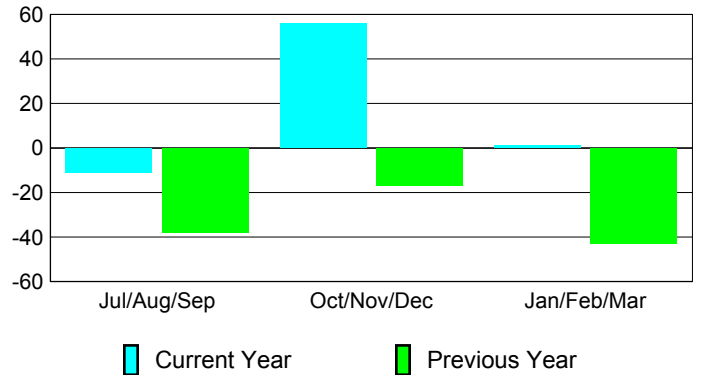

Comparison of Membership Gain/Loss

Current Year Compared to the Previous Year