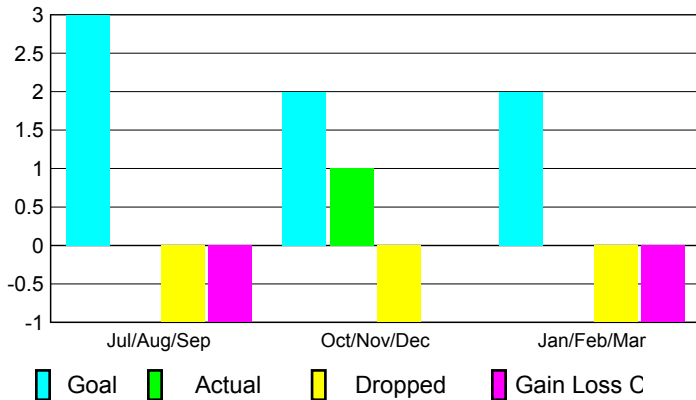

2009-2010 GMT Quarterly Report for District (or Undistricted) **District 2 E2**

GMT: **JOHN 'JACK' R FERGUSON**

Location: **TEXAS**

GMT CA: **1**

CLUBS

Club Results
2009-2010

Clubs
2008-2009

Month	New Club	Actual New	Actual Dropped	Gain/Loss of	Gain/Loss of
	Goal	Clubs	Clubs	Clubs	Clubs
Jul/Aug/Sep	3	0	-1	-1	-1
Oct/Nov/Dec	2	1	-1	0	-1
Jan/Feb/Mar	2	0	-1	-1	0
Totals	7	1	-3	-2	-2

Club Results 2009-2010

Goal, New, Dropped, Gain/Loss

Comparison of Club Gain/Loss

Current Year Compared to the Previous Year

YTD Status Quo Clubs 2009-2010

Status Quo Clubs Compared to Status Quo Members

MEMBERSHIP