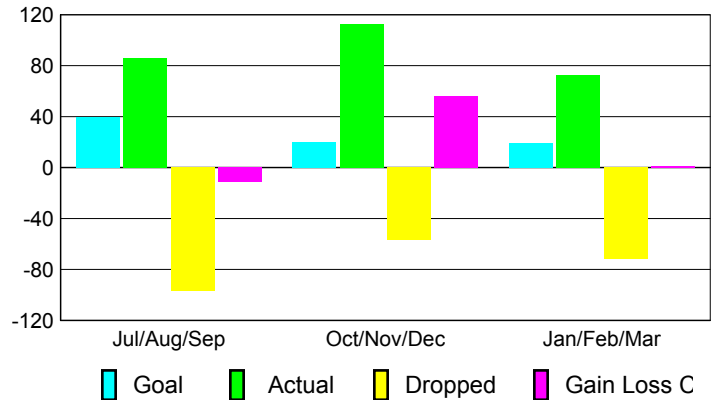

Membership Results 2009-2010

Goal, New, Dropped, Gain/Loss